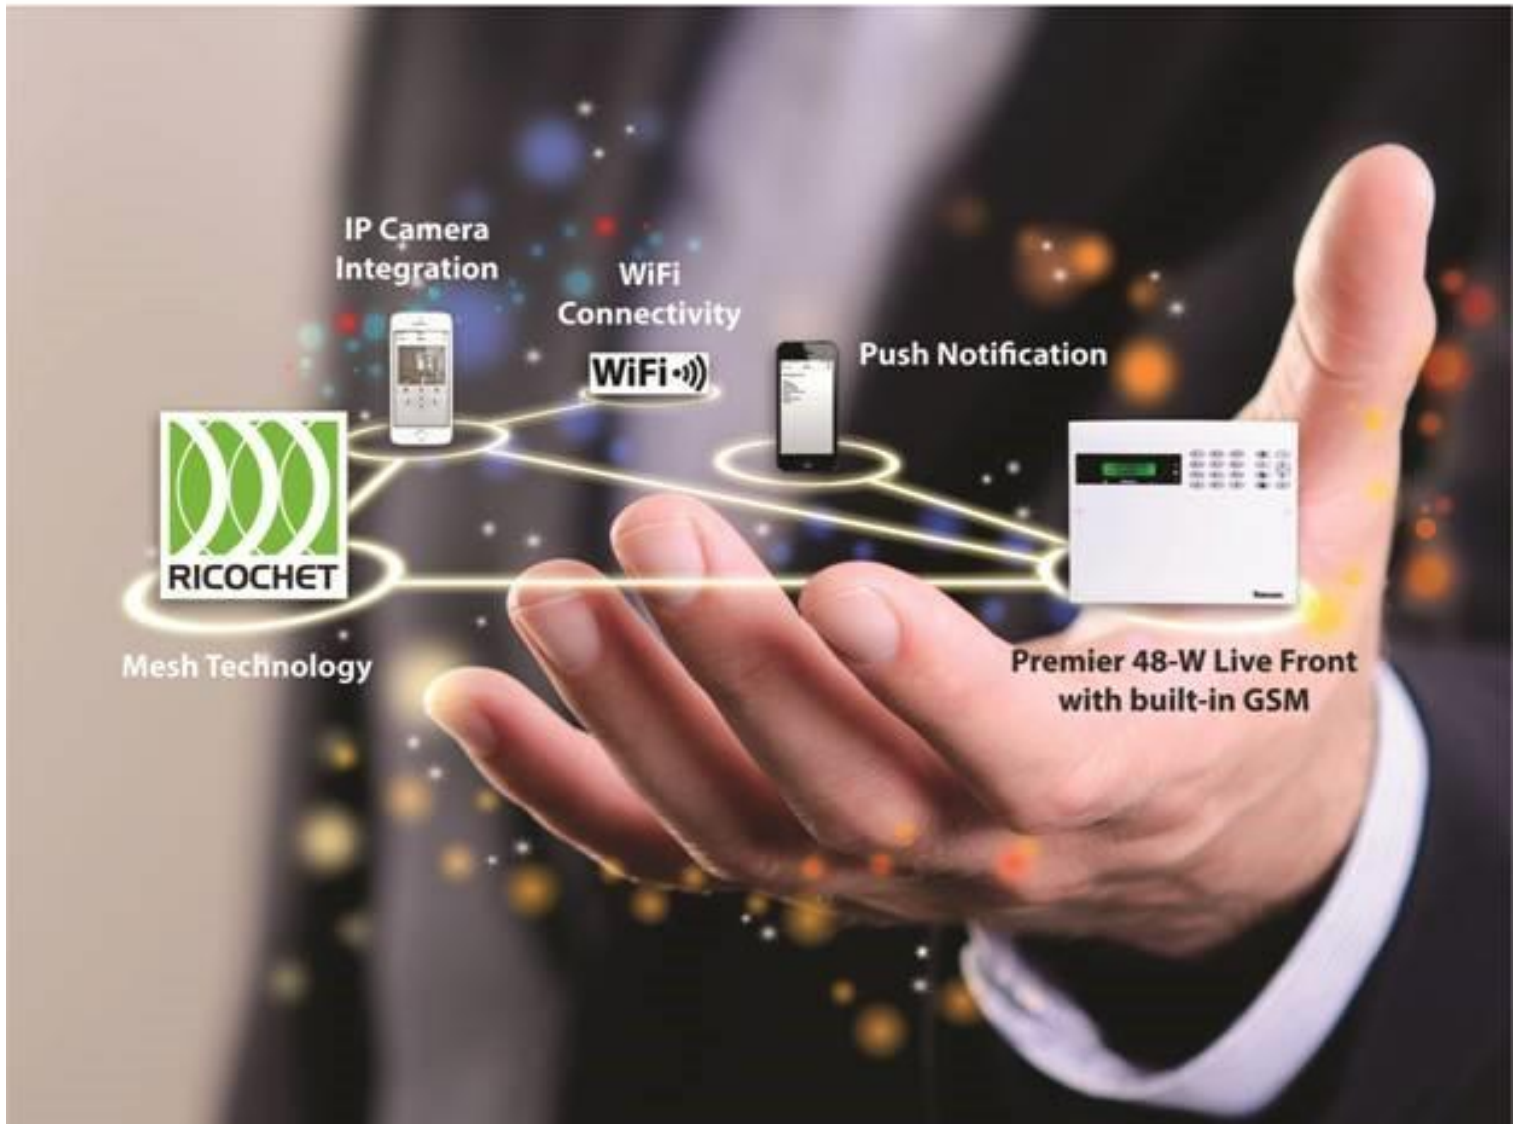

# Welcome to Your Secure Connected World

# Texecom

- 32 Ricochet enabled wireless zones - featuring 'Auto Learn Function
- 4 Wired zones & 4 areas
- Scheduled arming/disarming
- On-board connectivity to GSM/IP/PSTN communicator
- Plug -on WiFi communicator
- Free iOS/Android App for control through smartphone
- Push notification & email notification service from Texecom
- IP camera integration - live streaming of any IP camera on Texecom's smartphone App
- Software for programming, maintenance, wireless diagnostics & central monitoring