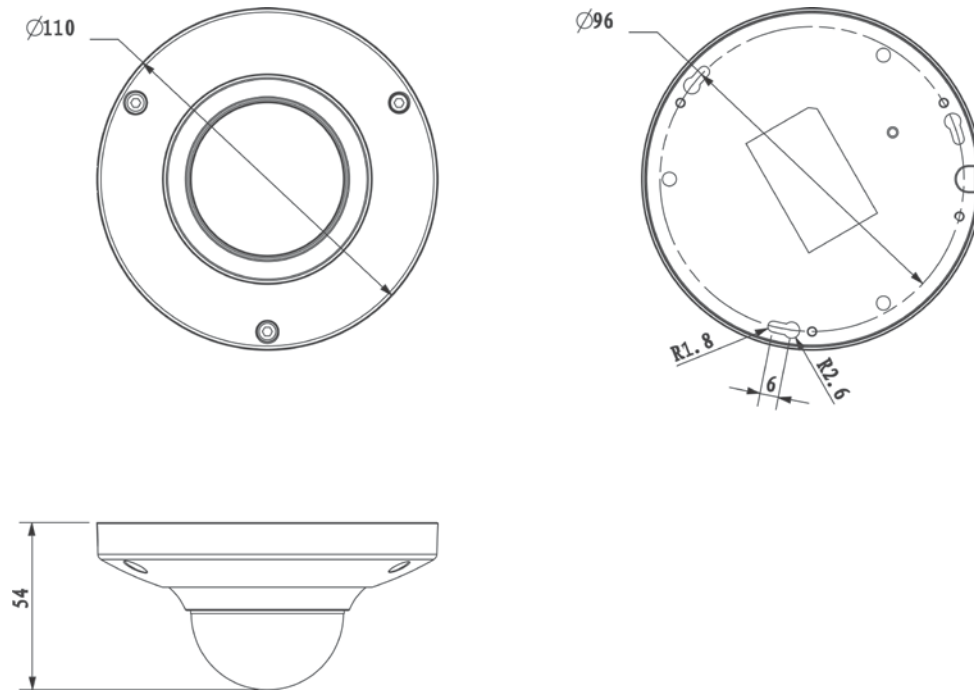

DH-IPC-HD2100

Technical Specifications

Model	DH-IPC-HD2100P		DH-IPC-HD2100N	
Camera				
Image Sensor	1/3" 1.3Megapixel Aptina CMOS			
Effective Pixels	1280(H)x960(V)			
Scanning System	Progressive			
Electronic Shutter Speed	Auto/Manual 1/3~1/10000	Auto/Manual 1/3~1/10000		
Min. Illumination	Color: 0. 1LUX/F1.4			
S/N Ratio	> 50dB			
Camera Features				
Day/Night	Auto(Electronic) / Color / B/W			
Backlight Compensation	BLC			
White Balance	Auto			
Gain Control	Auto/Manual			
Noise Reduction	2D			
Privacy Masking	Up to 4 areas			
Lens				
Focal Length	3.6mm (2.8mm,6mm,8mm optional)			
Max Aperture	F1.8(F.20/F1.8/F1.6)			
Angle of View	H: 70°(114°/46°/35°)			
Mount Type	Board-in Type			
Video				
Compression	H.264 / MJPEG			
Resolution	1.3M(1280×960) / 720P(1280×720)/ D1(704×576) / CIF(352×288)/	/	1.3M(1280×960) / 720P(1280×720) / D1(704×480) / CIF(352×240) /	/
Frame Rate	Main Stream	1.3M(1~15fps)/720P(1 ~ 25/30fps)		
	Sub Stream	D1/CIF(1 ~ 25/30fps)		
Bit Rate	H.264: 32K ~ 8192Kbps, MJPEG: 32K ~ 12288Kbps			
Network				
Ethernet	RJ-45 (10/100Base-T)			
Protocol	IPv4/IPv6, HTTP, HTTPS, SSL, TCP/IP, UDP, UPnP, ICMP, IGMP, SNMP, RTSP, RTP, SMTP, NTP, DHCP, DNS, PPPOE, DDNS, FTP, IP Filter, QoS, Bonjour			
ONVIF	ONVIF Ver. 2.0			
Max. User Access	10 users			
Smart Phone	iPhone, iPad, Android, Windows Phone			
General				
Power Supply	DC12V, PoE(802.3af)			
Power Consumption	<1.5W			
Working Environment	-10°C~+60°C, 10%~90%			
Dimensions	Φ110×54mm			

DH-IPC-HD2100

Weight	0.25kg
--------	--------

Dimensions (mm)

Dahua Technology Co., Ltd.

1187 BinAn Road, Binjiang District, Hangzhou, China

Tel: +86-571-87688883

Fax: +86-571-87688815

Email: overseas@dahuatech.com